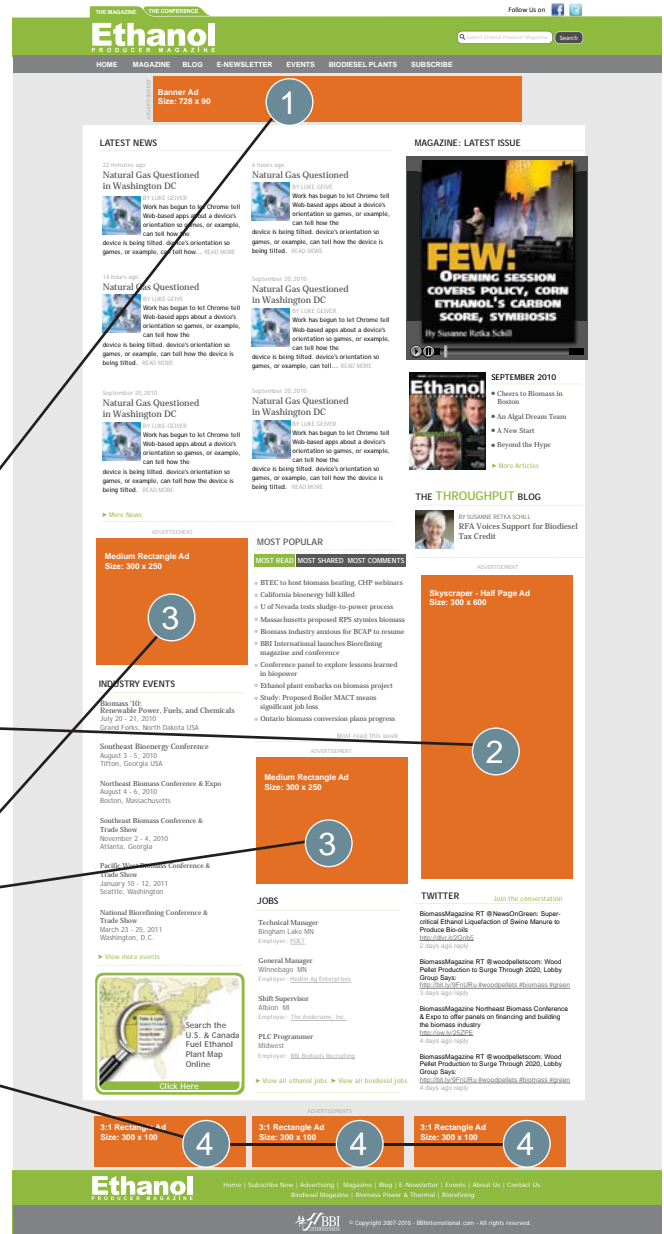

Companies that advertise on EthanolProducer.com have the most potential ad impressions than any other ethanol specific advertising avenue in the world. With ad prices starting at $300 per month, there is simply no more cost effective medium to reach your customers.

For more information call us today: 866-746-8385

ADVERTISING OPPORTUNITIES

LEADERBOARD	DIMENSIONS 728 x 90 pixels FILE SIZE Maximum file size 40k POSITION Top of every page viewed within the site AVAILABILITY 4 ad slots per month ROTATION Maximum 4 ads rotate randomly FORMAT JPEG, GIF, animated GIF, or Flash PRICE $995/month
SKYSCRAPER	DIMENSIONS 300 x 600 pixels FILE SIZE Maximum file size 40k POSITION Right-hand side on every page viewed within the site AVAILABILITY 4 ad slots ROTATION Maximum 4 ads rotate randomly FORMAT JPEG, GIF, animated GIF, or Flash PRICE $1,200/month
MEDIUM RECTANGLE	DIMENSIONS 300 x 250 pixels FILE SIZE Maximum file size 40k POSITION Home page and right side within content AVAILABILITY 10 ad slots ROTATION Maximum 10 ads rotate in 3 spots - Minimum 20% ad view FORMAT JPEG, GIF, animated GIF, or Flash PRICE $695/month
RECTANGLE	DIMENSIONS 300 x 100 pixels FILE SIZE Maximum file size 40k POSITION Bottom of every page on the site AVAILABILITY 10 ad slots FORMAT JPEG, GIF, animated GIF, or Flash on every page PRICE $300/month